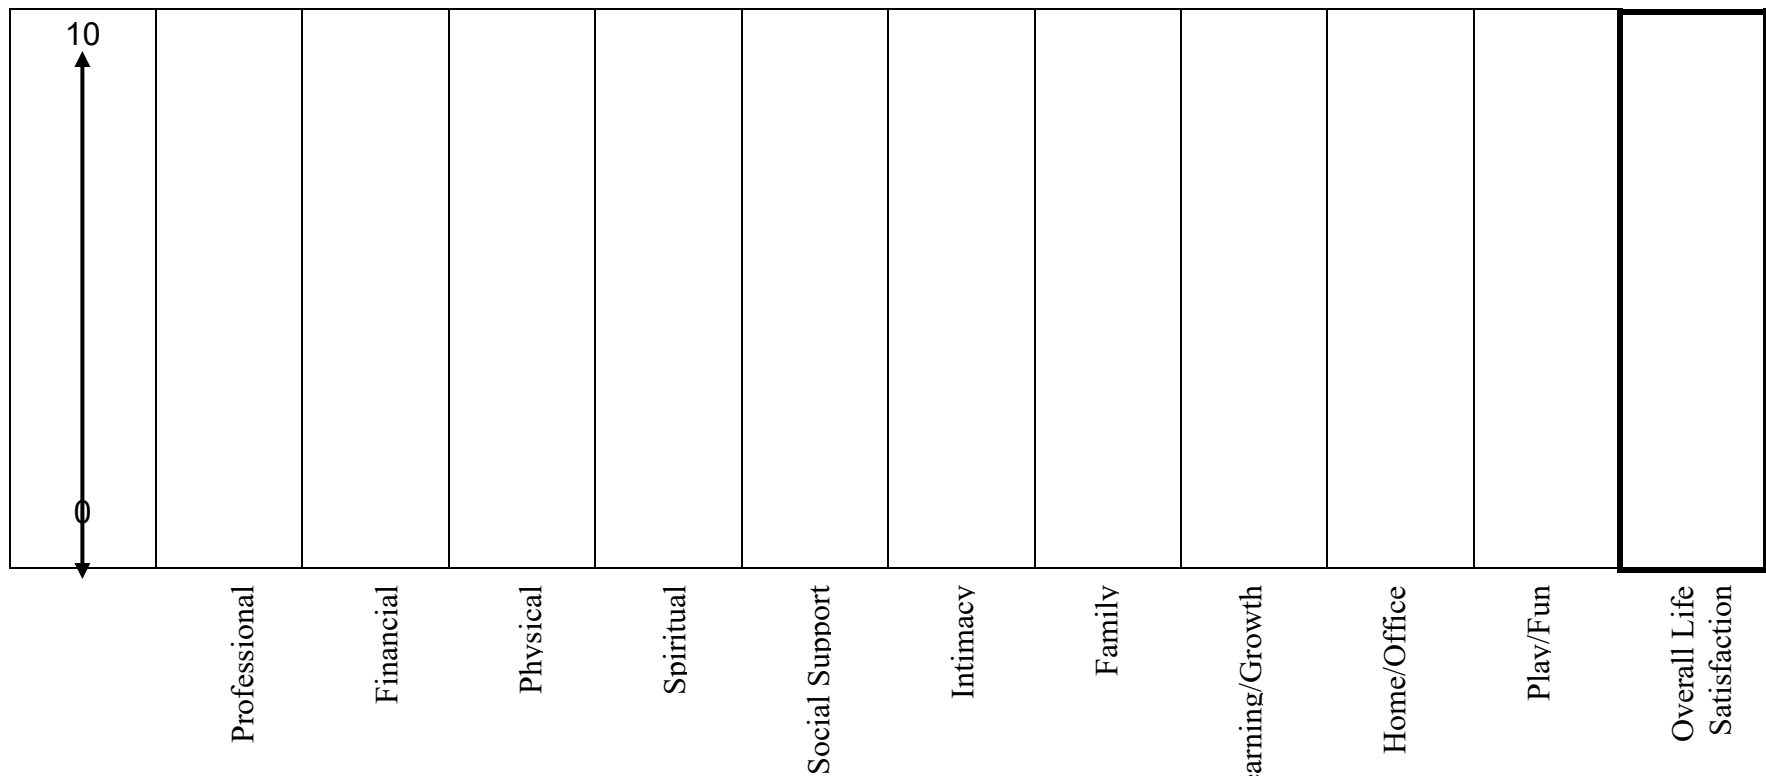

IBZ COACHING (IBZCOACHING.COM)

PILLARS OF A BALANCED LIFE

Source: Copyright 1999-2007 by Ben Dean, Ph.D. and MentorCoach LLC, 4400 East West Highway/Ste 1104, All Rights Reserved.

Bethesda, MD 20814